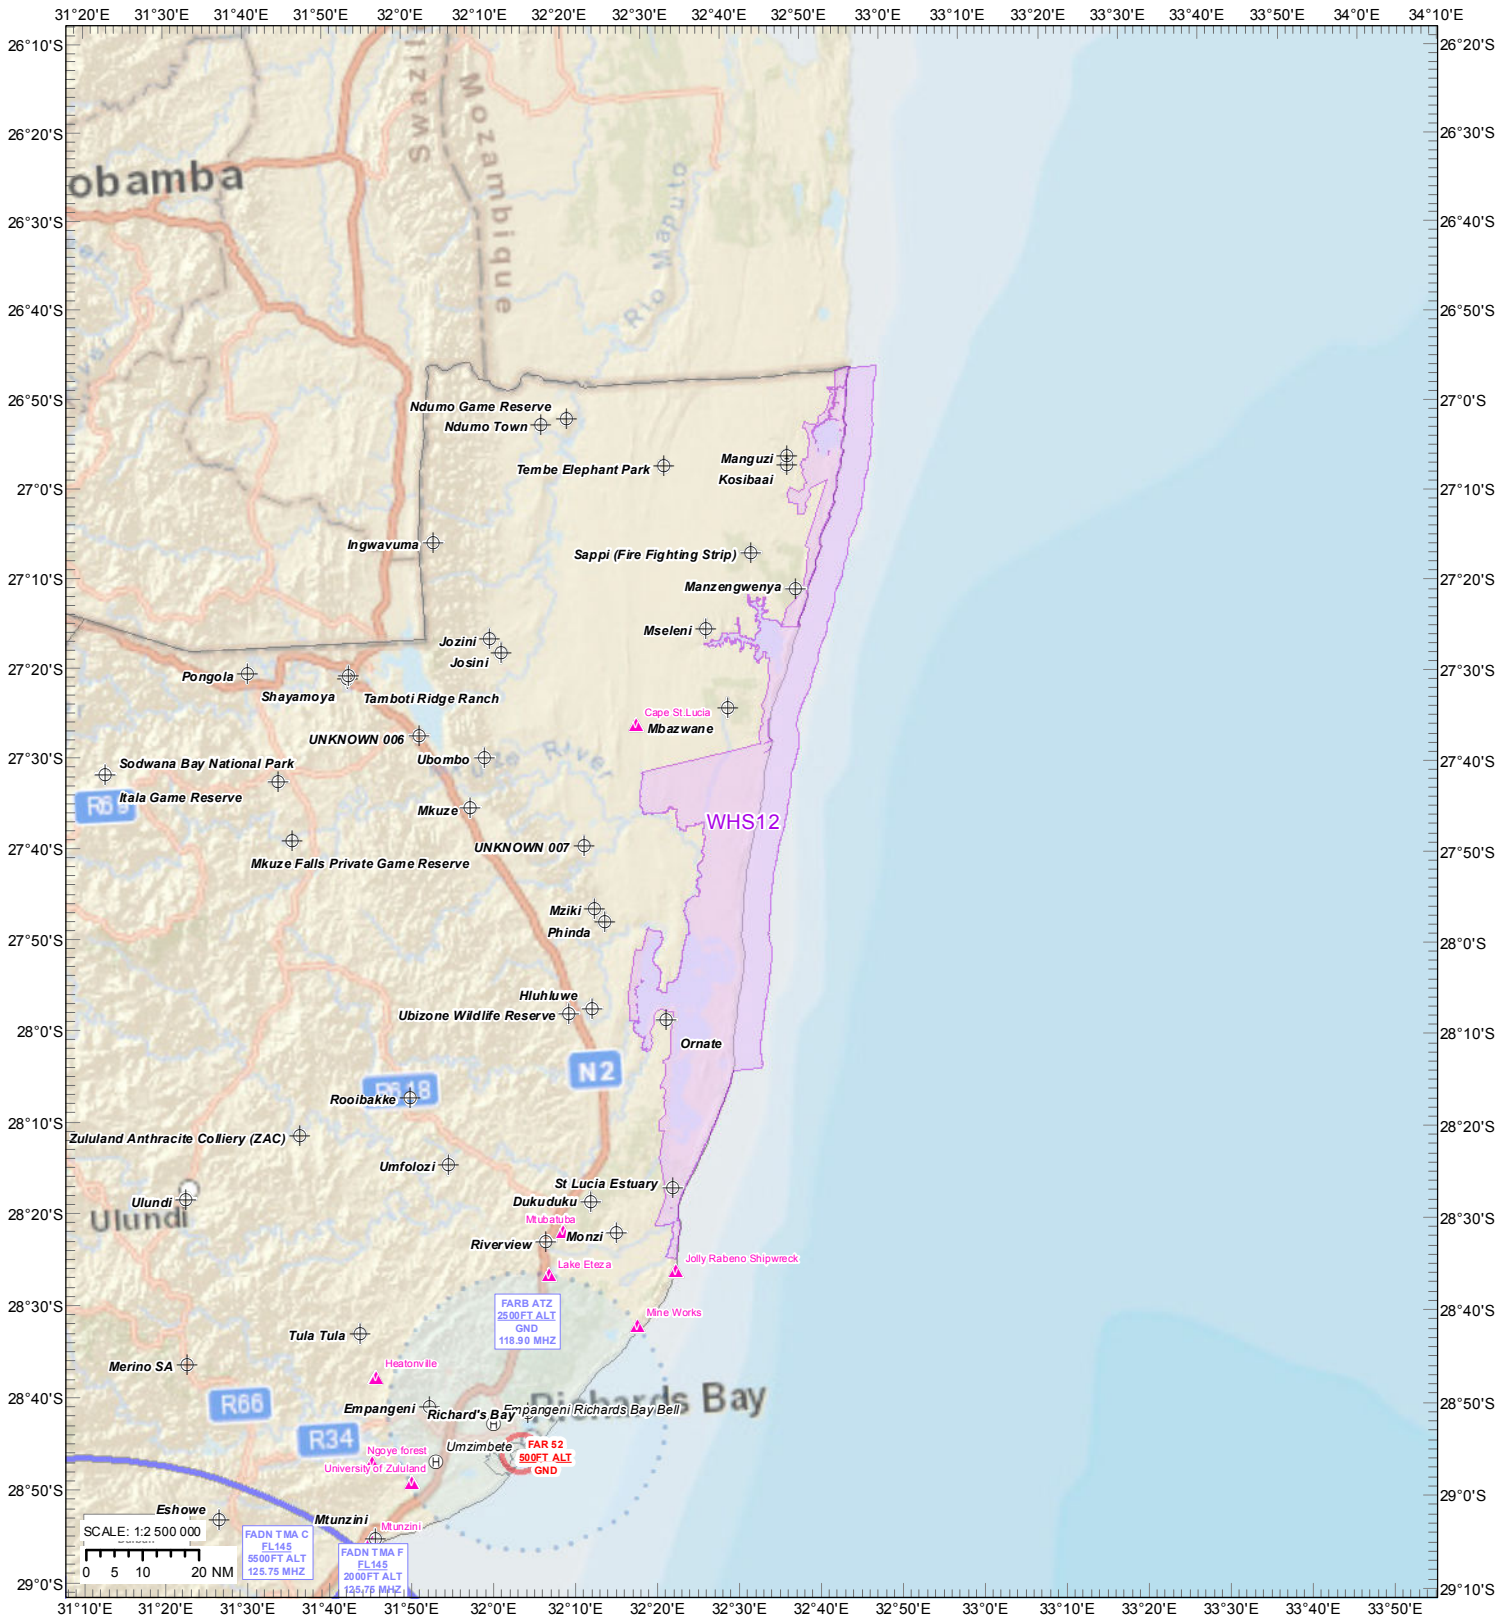

WORLD HERITAGE SITES
iSimangaliso Wetland Park

WHS Nr	Name	Highest Point (ft)	NEMPAA (ft)	MNM ALT (ft)
WHS12	iSimangaliso Wetland Park	551	2500	3060

SOURCE: SAPAD_OR_2014_02

Legend

- ⊕ ARP
- ⊕ Helistop
- ▲ VFR Rep Pts
- VFR Routes
- ⬢ VFR Buffer
- ⬢ ATZ
- ⬢ CTR
- ⬢ FAD
- ⬢ FAP
- ⬢ FAR
- ⬢ TMA
- ⬢ SRA
- ⬢ World Heritage Sites 2014
- ⬢ National Parks 2014